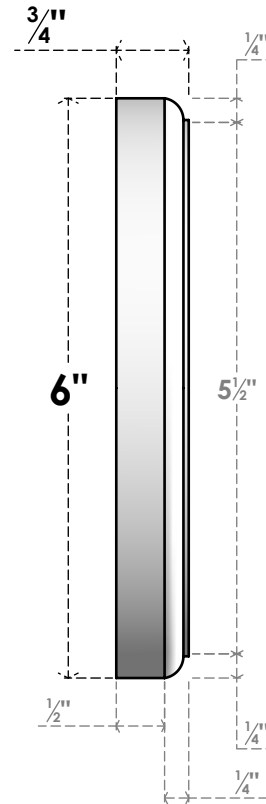

ROSP060X060X075GRY05

6"W X 6"H X 3/4"P STANDARD GRAYSON ROSETTE WITH ROUNDED EDGE, ARCHITECTURAL GRADE PVC

FRONT

SIDE

EKENA MILLWORK
2300 WEST MAIN ST.
CLARKSVILLE, TX 75426
TOLL FREE: 866-607-0453
WWW.EKENAMILLWORK.COM

NOTES

1. INSTALLATION TO BE COMPLETED IN ACCORDANCE WITH MANUFACTURER'S SPECIFICATIONS.
2. DRAWING MAY NOT BE TO SCALE
3. THIS DRAWING IS INTENDED FOR DESIGN AND PLANNING PURPOSES ONLY.
4. ALL INFORMATION CONTAINED HEREIN WAS CURRENT AT THE TIME OF DEVELOPMENT BUT MUST BE REVIEWED AND APPROVED BY THE PRODUCT MANUFACTURER TO BE CONSIDERED ACCURATE.
5. ARCHITECTURAL GRADE PVC PRODUCTS ARE MADE FROM EXPANDED CELLULAR PVC AND COME NATURALLY WHITE BUT MAY BE PAINTED