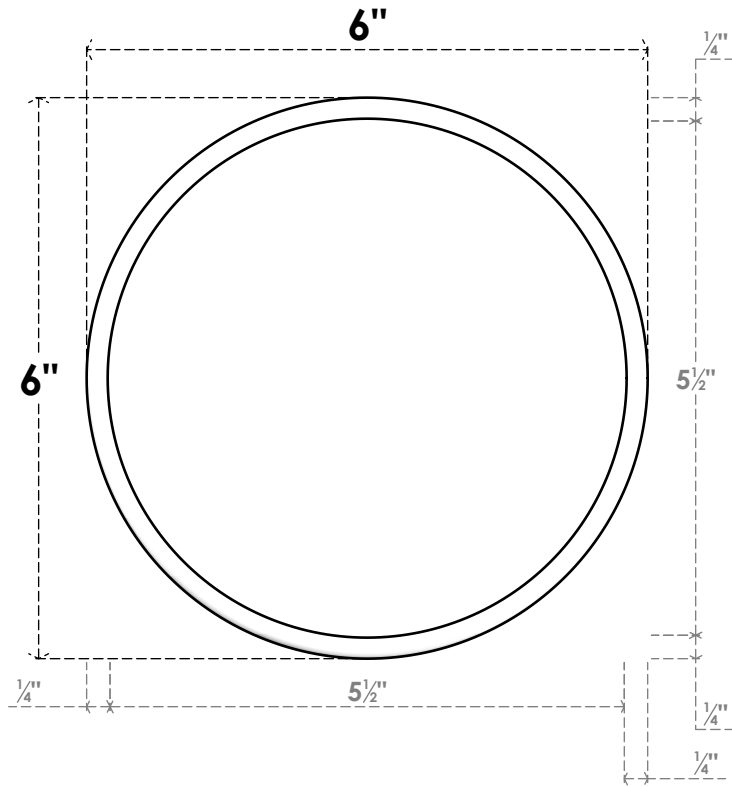

ROSP060X060X075GRY05

6"W X 6"H X 3/4"P STANDARD GRAYSON ROSETTE WITH ROUNDED EDGE, ARCHITECTURAL GRADE PVC

FRONT

SIDE

EKENA MILLWORK
2300 WEST MAIN ST.
CLARKSVILLE, TX 75426
TOLL FREE: 866-607-0453
WWW.EKENAMILLWORK.COM

NOTES

1. INSTALLATION TO BE COMPLETED IN ACCORDANCE WITH MANUFACTURER'S SPECIFICATIONS.
2. DRAWING MAY NOT BE TO SCALE
3. THIS DRAWING IS INTENDED FOR DESIGN AND PLANNING PURPOSES ONLY.
4. ALL INFORMATION CONTAINED HEREIN WAS CURRENT AT THE TIME OF DEVELOPMENT BUT MUST BE REVIEWED AND APPROVED BY THE PRODUCT MANUFACTURER TO BE CONSIDERED ACCURATE.
5. ARCHITECTURAL GRADE PVC PRODUCTS ARE MADE FROM EXPANDED CELLULAR PVC AND COME NATURALLY WHITE BUT MAY BE PAINTED